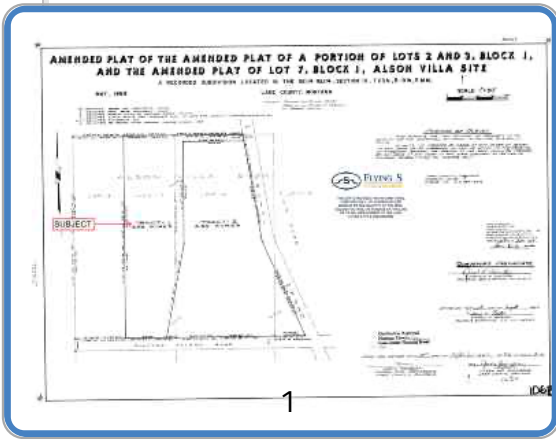

Close

TransactionDesk

Listing-Package-6093-2 Documents

Page 21 / 37

32407 N Finley Point ROAD

Add

Start CMA

MONTANA - Single Family - Fannie Mae/Freddie Mac UNIFORM INSTRUMENT (METS)
 ICE Mortgage Technology, Inc. Page 6 of 14